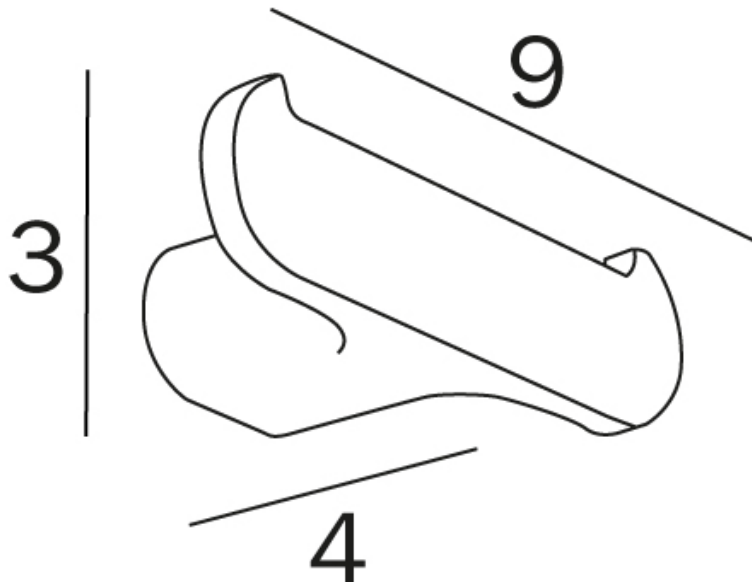

MITO DOUBLE ROBE HOOK

(Chrome - A2020B)

(Black - A2020BNV)

(White - A2020BBW)

(Brushed Nickel - A2020BAC)

Features:
Unique "Click" installation
No grub screw required

Proudly imported and distributed by
Gro Agencies Pty Ltd
Unit 2 / 37 Howe St, Osborne Park, WA, 6017
P 08 9446 3288 E info@groagencies.com.au W www.groagencies.com.au