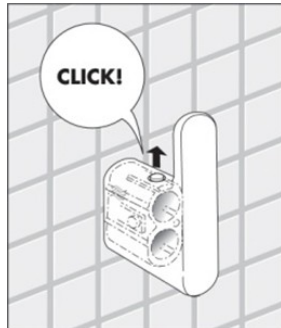

MITO DOUBLE ROBE HOOK

(Chrome - A2020B)

(Black - A2020BNV)

(White - A2020BBW)

(Brushed Nickel - A2020BAC)

Features:
Unique "Click" installation
No grub screw required

Proudly imported and distributed by
Gro Agencies Pty Ltd
Unit 2 / 37 Howe St, Osborne Park, WA, 6017
P 08 9446 3288 E info@groagencies.com.au W www.groagencies.com.au